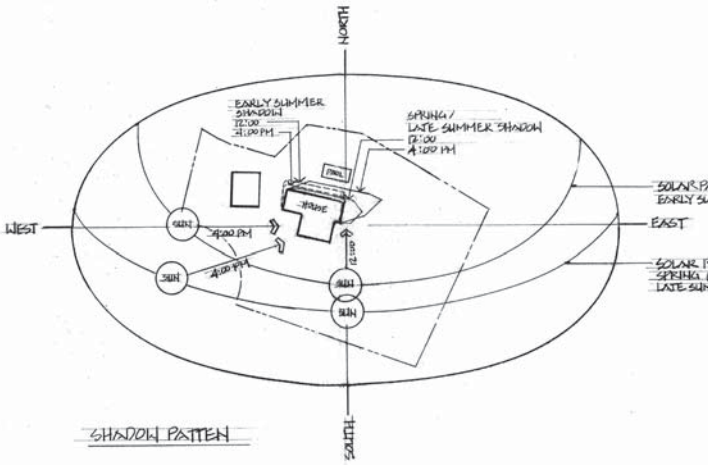

FAMILY RESIDENCE

Nestled amongst the woods, wetlands, and rock outcrops of Cohasset, Massachusetts is the one-time summer home of renowned architect Royal Barry Wills, now a full-time family residence. Working with the rustic character and charm of the site was paramount to the success of the restoration landscape design. The result is a family friendly landscape with a pool, patios, stone entrance piers, walls and decorative gardens.