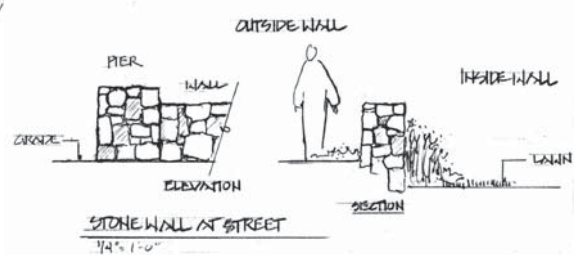

FAMILY RESIDENCE

Nestled amongst the woods, wetlands, and rock outcrops of Cohasset, Massachusetts is the one-time summer home of renowned architect Royal Barry Wills, now a full-time family residence. Working with the rustic character and charm of the site was paramount to the success of the restoration landscape design. The result is a family friendly landscape with a pool, patios, stone entrance piers, walls and decorative gardens.