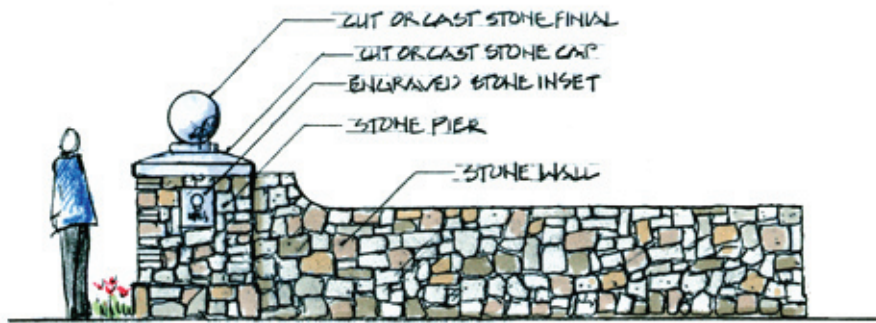

VARIOUS PROJECTS

SPECIAL FEATURES DESIGN

Landscape Design often requires special items to enhance the experience. Special site features that fall under the design purview of the landscape architect may vary from walls, patios, steps and decks to monumental stairs and grand centerpiece displays that may include fountains or public art such as metal or stone sculptures.

MKA is particularly adept at designing and construction detailing any site feature regardless of scale or material. We will creatively and artfully design with cast/cut or rough stone, wood, metal and numerous other materials for permanent landscape construction.

HALL UNSCROLLED
ELEVATION
ENTRANCE PIER AND WALL