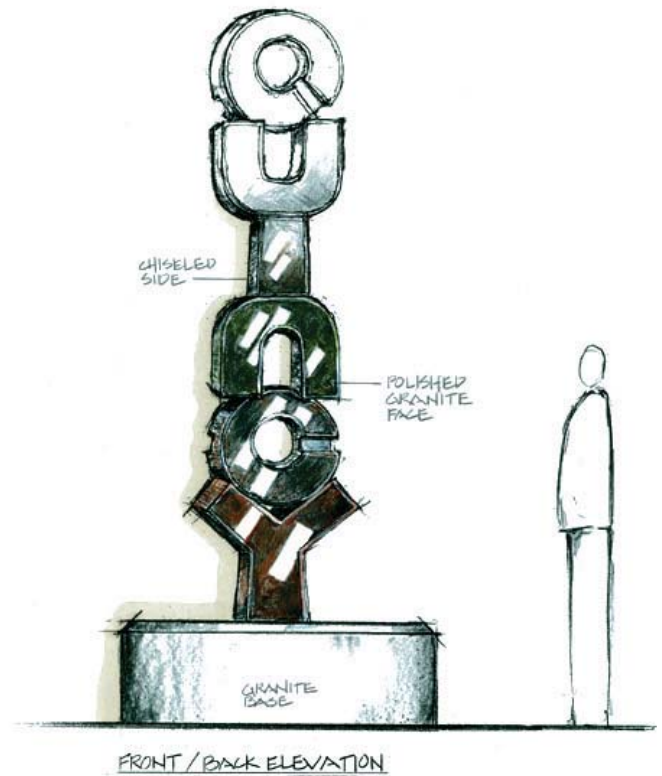

VARIOUS PROJECTS

SPECIAL FEATURES DESIGN

Landscape Design often requires special items to enhance the experience. Special site features that fall under the design purview of the landscape architect may vary from walls, patios, steps and decks to monumental stairs and grand centerpiece displays that may include fountains or public art such as metal or stone sculptures.

MKA is particularly adept at designing and construction detailing any site feature regardless of scale or material. We will creatively and artfully design with cast/cut or rough stone, wood, metal and numerous other materials for permanent landscape construction.

WALL UNSCROLLED

ELEVATION
ENTRANCE PIER AND WALL