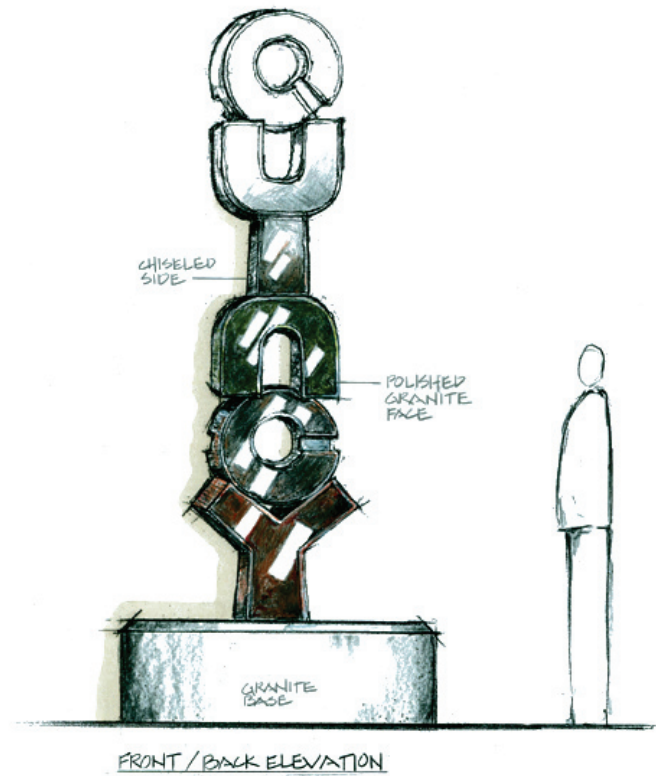

VARIOUS PROJECTS

SPECIAL FEATURES DESIGN

Landscape Design often requires special items to enhance the experience. Special site features that fall under the design purview of the landscape architect may vary from walls, patios, steps and decks to monumental stairs and grand centerpiece displays that may include fountains or public art such as metal or stone sculptures.

MKA is particularly adept at designing and construction detailing any site feature regardless of scale or material. We will creatively and artfully design with cast/cut or rough stone, wood, metal and numerous other materials for permanent landscape construction.

HALL UNSCROLLED
ELEVATION
ENTRANCE PIER AND WALL